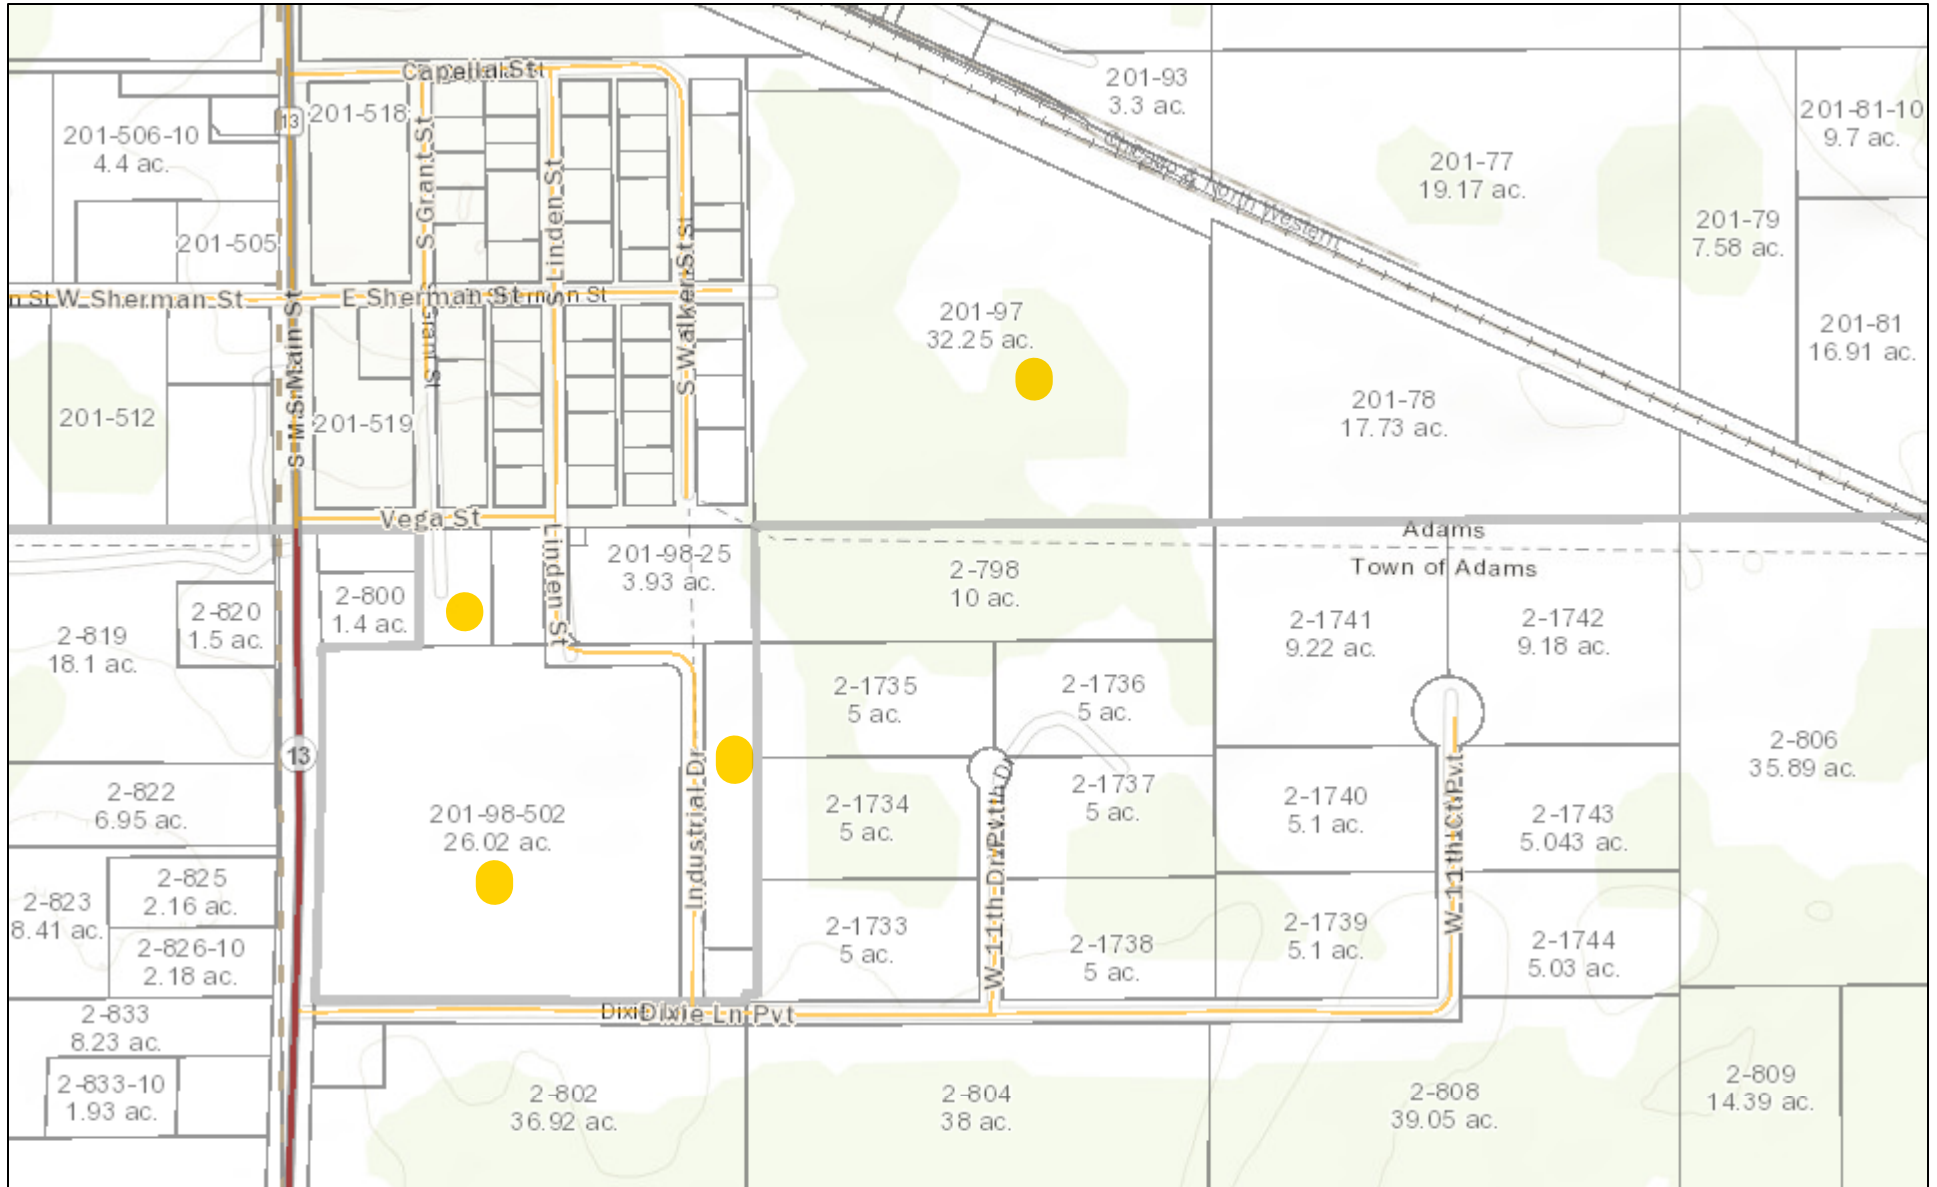

South Business Park

January 26, 2018

Adams Co.

1:9,028

- | | | | |
|----------------|--------------------|----------------|-------------------|
| State Highway | County Boundary | Hospital | Intermittent |
| County Highway | Municipal Boundary | Parcel Lines | Perennial |
| Local Road | Sections | Streams | Open Water |
| Railroad | Schools | Fluctuating | Open Water |

DISCLAIMER: This map is for informational purposes and has not been prepared for, nor is it suitable for legal, surveying, or engineering purposes. Users of this information should review or consult the primary data and information sources to ascertain the usability of the information. Adams County makes no warranty or ascertain the usability of the information. Adams County makes no warranty or guarantee as to the content, accuracy, timeliness, or completeness of any of the data provided, and assumes no legal responsibility for the information contained hereon. Copyright 2015, Adams County. All rights reserved.